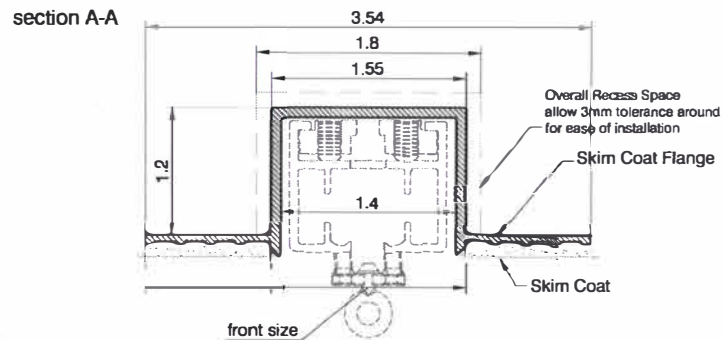

Part Numbers and Pricing

PF-LTRN8 - One eight foot recess cavity,
One motor box, One idle box
96" x ONE

PF-LTRN16 - Two eight foot recess
cavities, One motor box, One idle box
96" x TWO

PF-LTRN24 - Three eight foot recess
cavities, One motor box, One idle box
96" x THREE

1:1 full scale

Perfect Fit

*A Recess System for
Lutron Drapery Tracks*